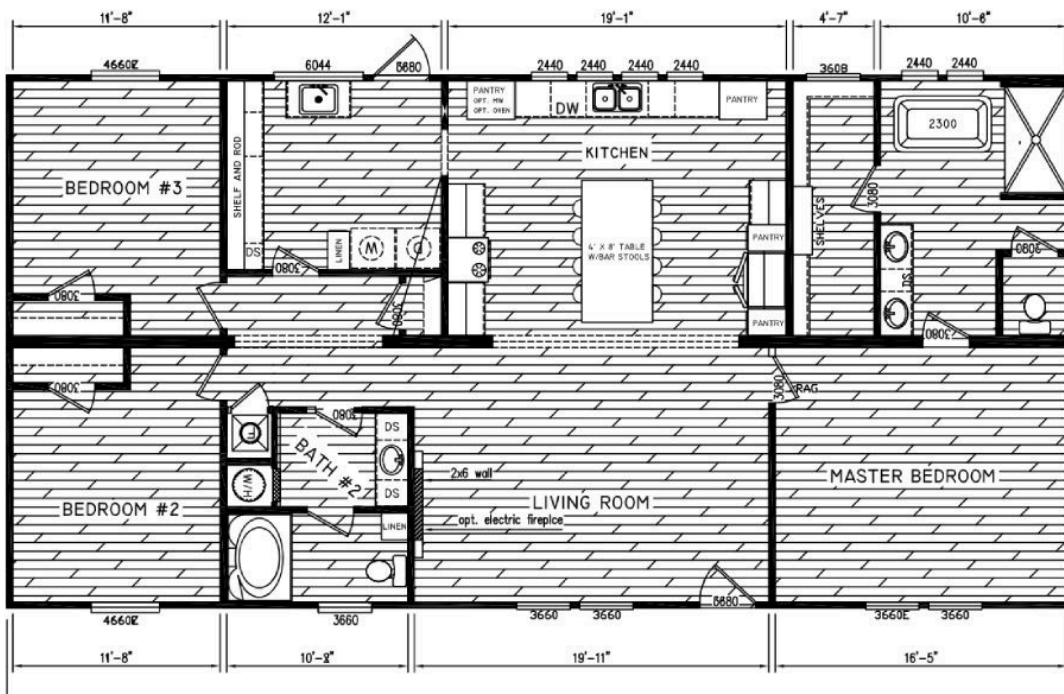

# THE LITTLE CREEK

**1800 SQ. FT | 3 BEDS | 2 BATHS**

**(727) 378-4735**

**American Modular and Manufactured Custom Homes  
18610 US-19, Hudson, FL 34667**