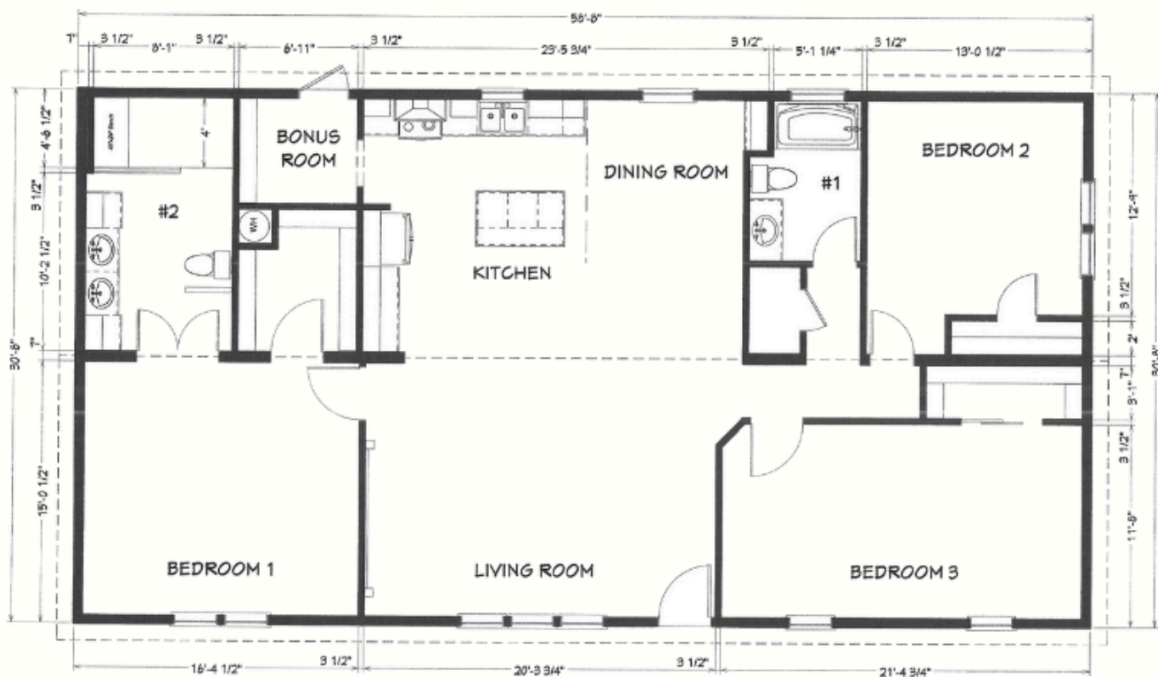

THE SEDATE

1814 SQ. FT | 3 BEDS | 2 BATHS

(727) 378-4735

**American Modular and Manufactured Custom Homes
18610 US-19, Hudson, FL 34667**