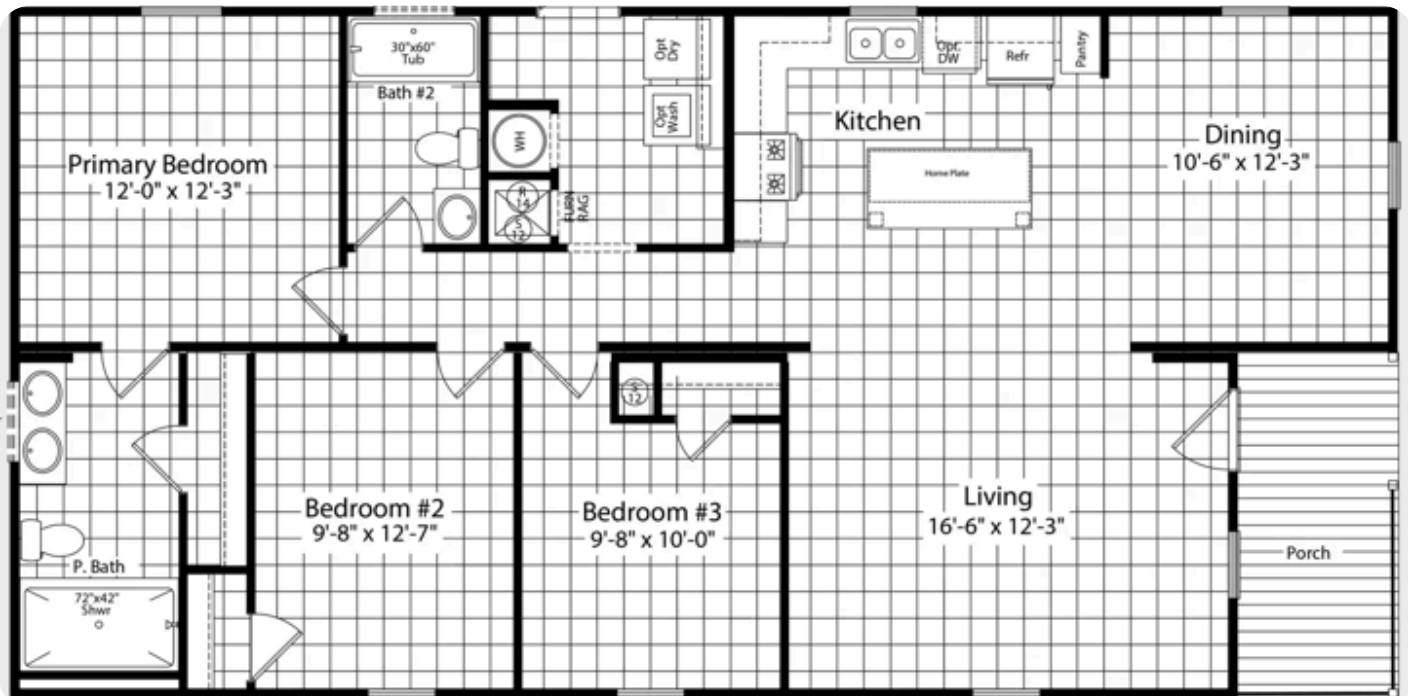

# THE WEEKI WACHEE

**American**  
modular & manufactured  
Custom Homes

**1338 SQ. FT | 3 BEDS | 2 BATHS**

**(727) 378-4735**

**American Modular and Manufactured Custom Homes**  
**18610 US-19, Hudson, FL 34667**